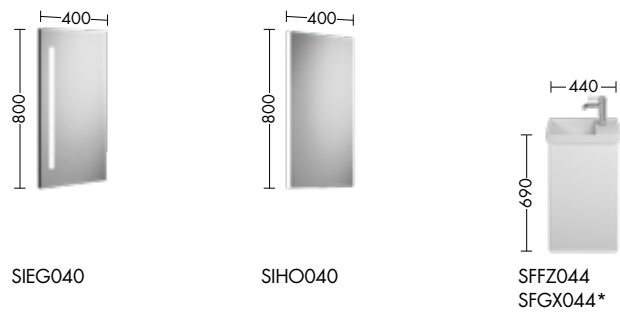

Hochschränke / Halbhoher Schrank / Regale

Gästebad

Thermoformfronten

Vertikale Griffleiste / Griff

A scenic view of a lake with reeds in the foreground and a clear blue sky. The reeds are tall and thin, with some seed heads visible. The water is calm and reflects the sky. In the distance, there are hills and a small town. The text "Nachhaltig denken und handeln." is overlaid on the image in white, sans-serif font.