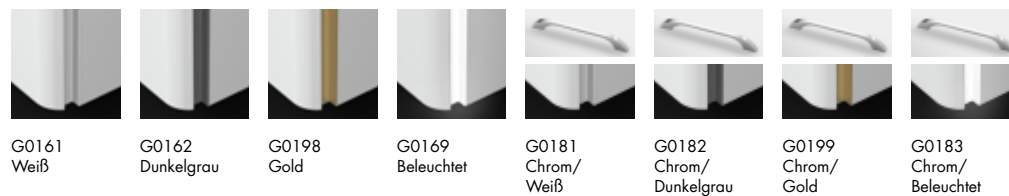

Hochschränke / Halbhoher Schrank / Regale

Gästebad

Thermoformfronten

Vertikale Griffleiste / Griff

A scenic view of a lake with reeds in the foreground and a clear blue sky. The reeds are tall and thin, with some seed heads visible. The water is calm and reflects the sky. In the distance, there are hills and a small town. The text "Nachhaltig denken und handeln." is overlaid on the image in white, sans-serif font.