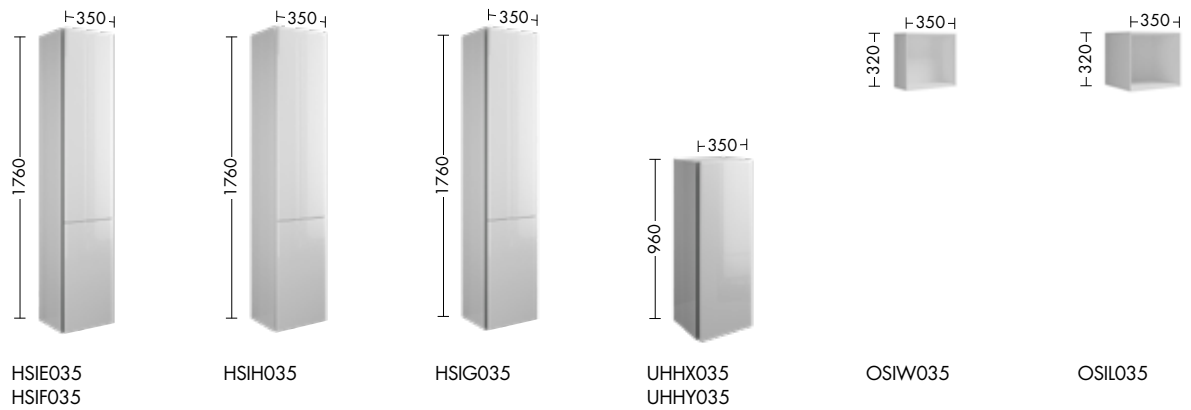

Hochschränke / Halbhoher Schrank / Regale

Gästebad

Thermoformfronten

Vertikale Griffleiste / Griff

A scenic view of a lake with reeds in the foreground and a clear blue sky. The reeds are tall and thin, with some seed heads visible. The water is calm and reflects the sky. In the distance, there are hills and a small town. The text "Nachhaltig denken und handeln." is overlaid on the image in white, sans-serif font.